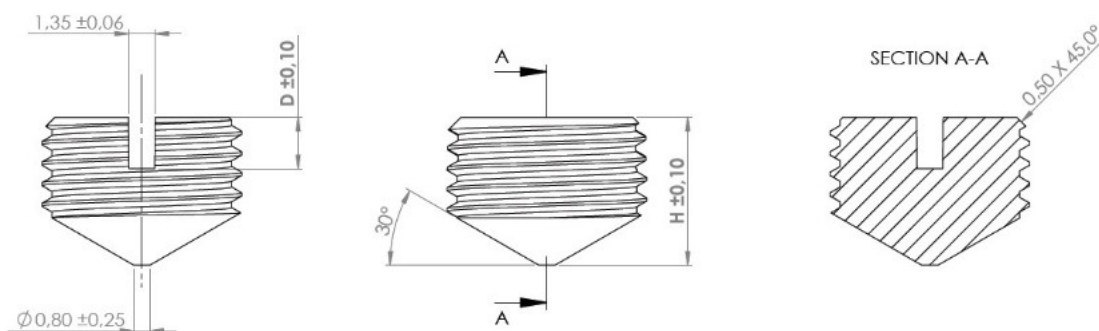

PRODUCT SHEET

Description:

Grub Screw F/KD System S (1514), 10Mb x 7.2mm, W/Slot, BZP

Item number:

11.03.592-0

Units	Box	Carton	HS Code	Barcode
Pcs.	1800	6000	7318149199	
				5704866012461

H in mm.	D in mm.
7,20	2,70